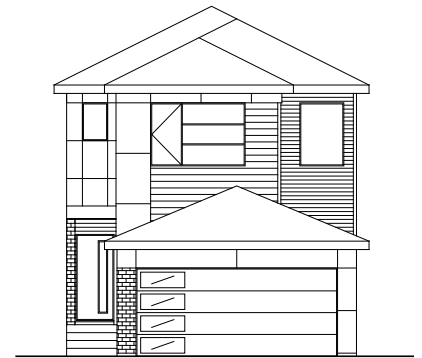

The GRAHAME

2264 SQ.FT.

3-5 BEDROOMS

2.5 BATHROOMS

CRAFTSMAN

MAIN FLOOR 996 SQ.FT.

UPPER FLOOR 1268 SQ.FT.

OTHER ELEVATIONS

TUDOR

PRAIRIE CONTEMPORARY

TRADITIONAL FARMHOUSE

LINCOLNBERG
MASTER BUILDER

GRAHAME OPTIONS

BASEMENT SUITE DEVELOPMENT 714 SQ.FT.