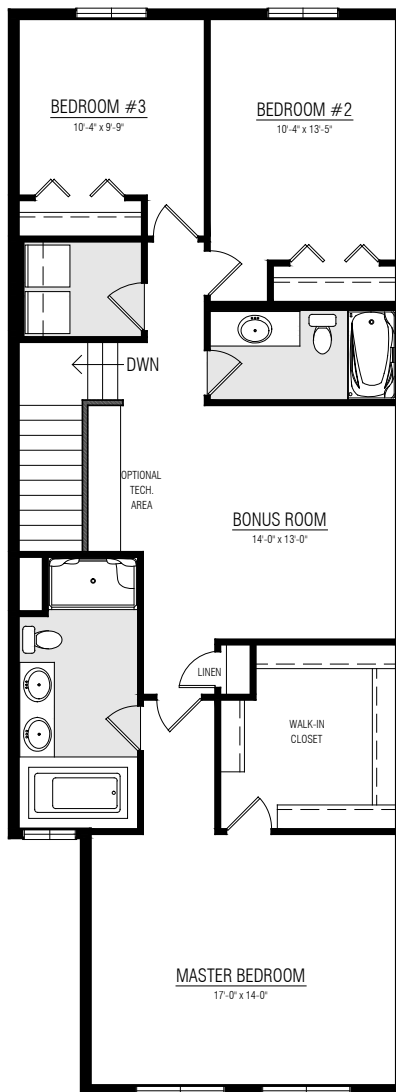

The GRAHAME

2264 SQ.FT.

3-5 BEDROOMS

2.5 BATHROOMS

CRAFTSMAN

MAIN FLOOR 996 SQ.FT.

UPPER FLOOR 1268 SQ.FT.

OTHER ELEVATIONS

TUDOR

PRAIRIE CONTEMPORARY

TRADITIONAL FARMHOUSE

LINCOLNBERG
MASTER BUILDER

GRAHAME OPTIONS

BASEMENT SUITE DEVELOPMENT 714 SQ.FT.