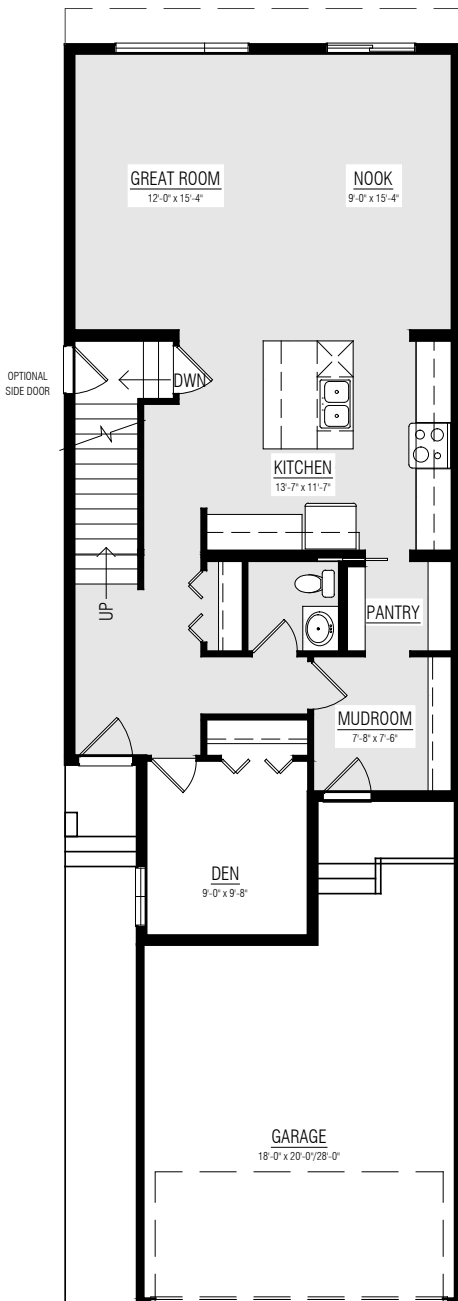

The GRAHAME

2264 SQ.FT.

3-5 BEDROOMS

2.5 BATHROOMS

CRAFTSMAN

MAIN FLOOR 996 SQ.FT.

UPPER FLOOR 1268 SQ.FT.

OTHER ELEVATIONS

TUDOR

PRAIRIE CONTEMPORARY

TRADITIONAL FARMHOUSE

LINCOLNBERG
MASTER BUILDER

GRAHAME OPTIONS

BASEMENT SUITE DEVELOPMENT 714 SQ.FT.